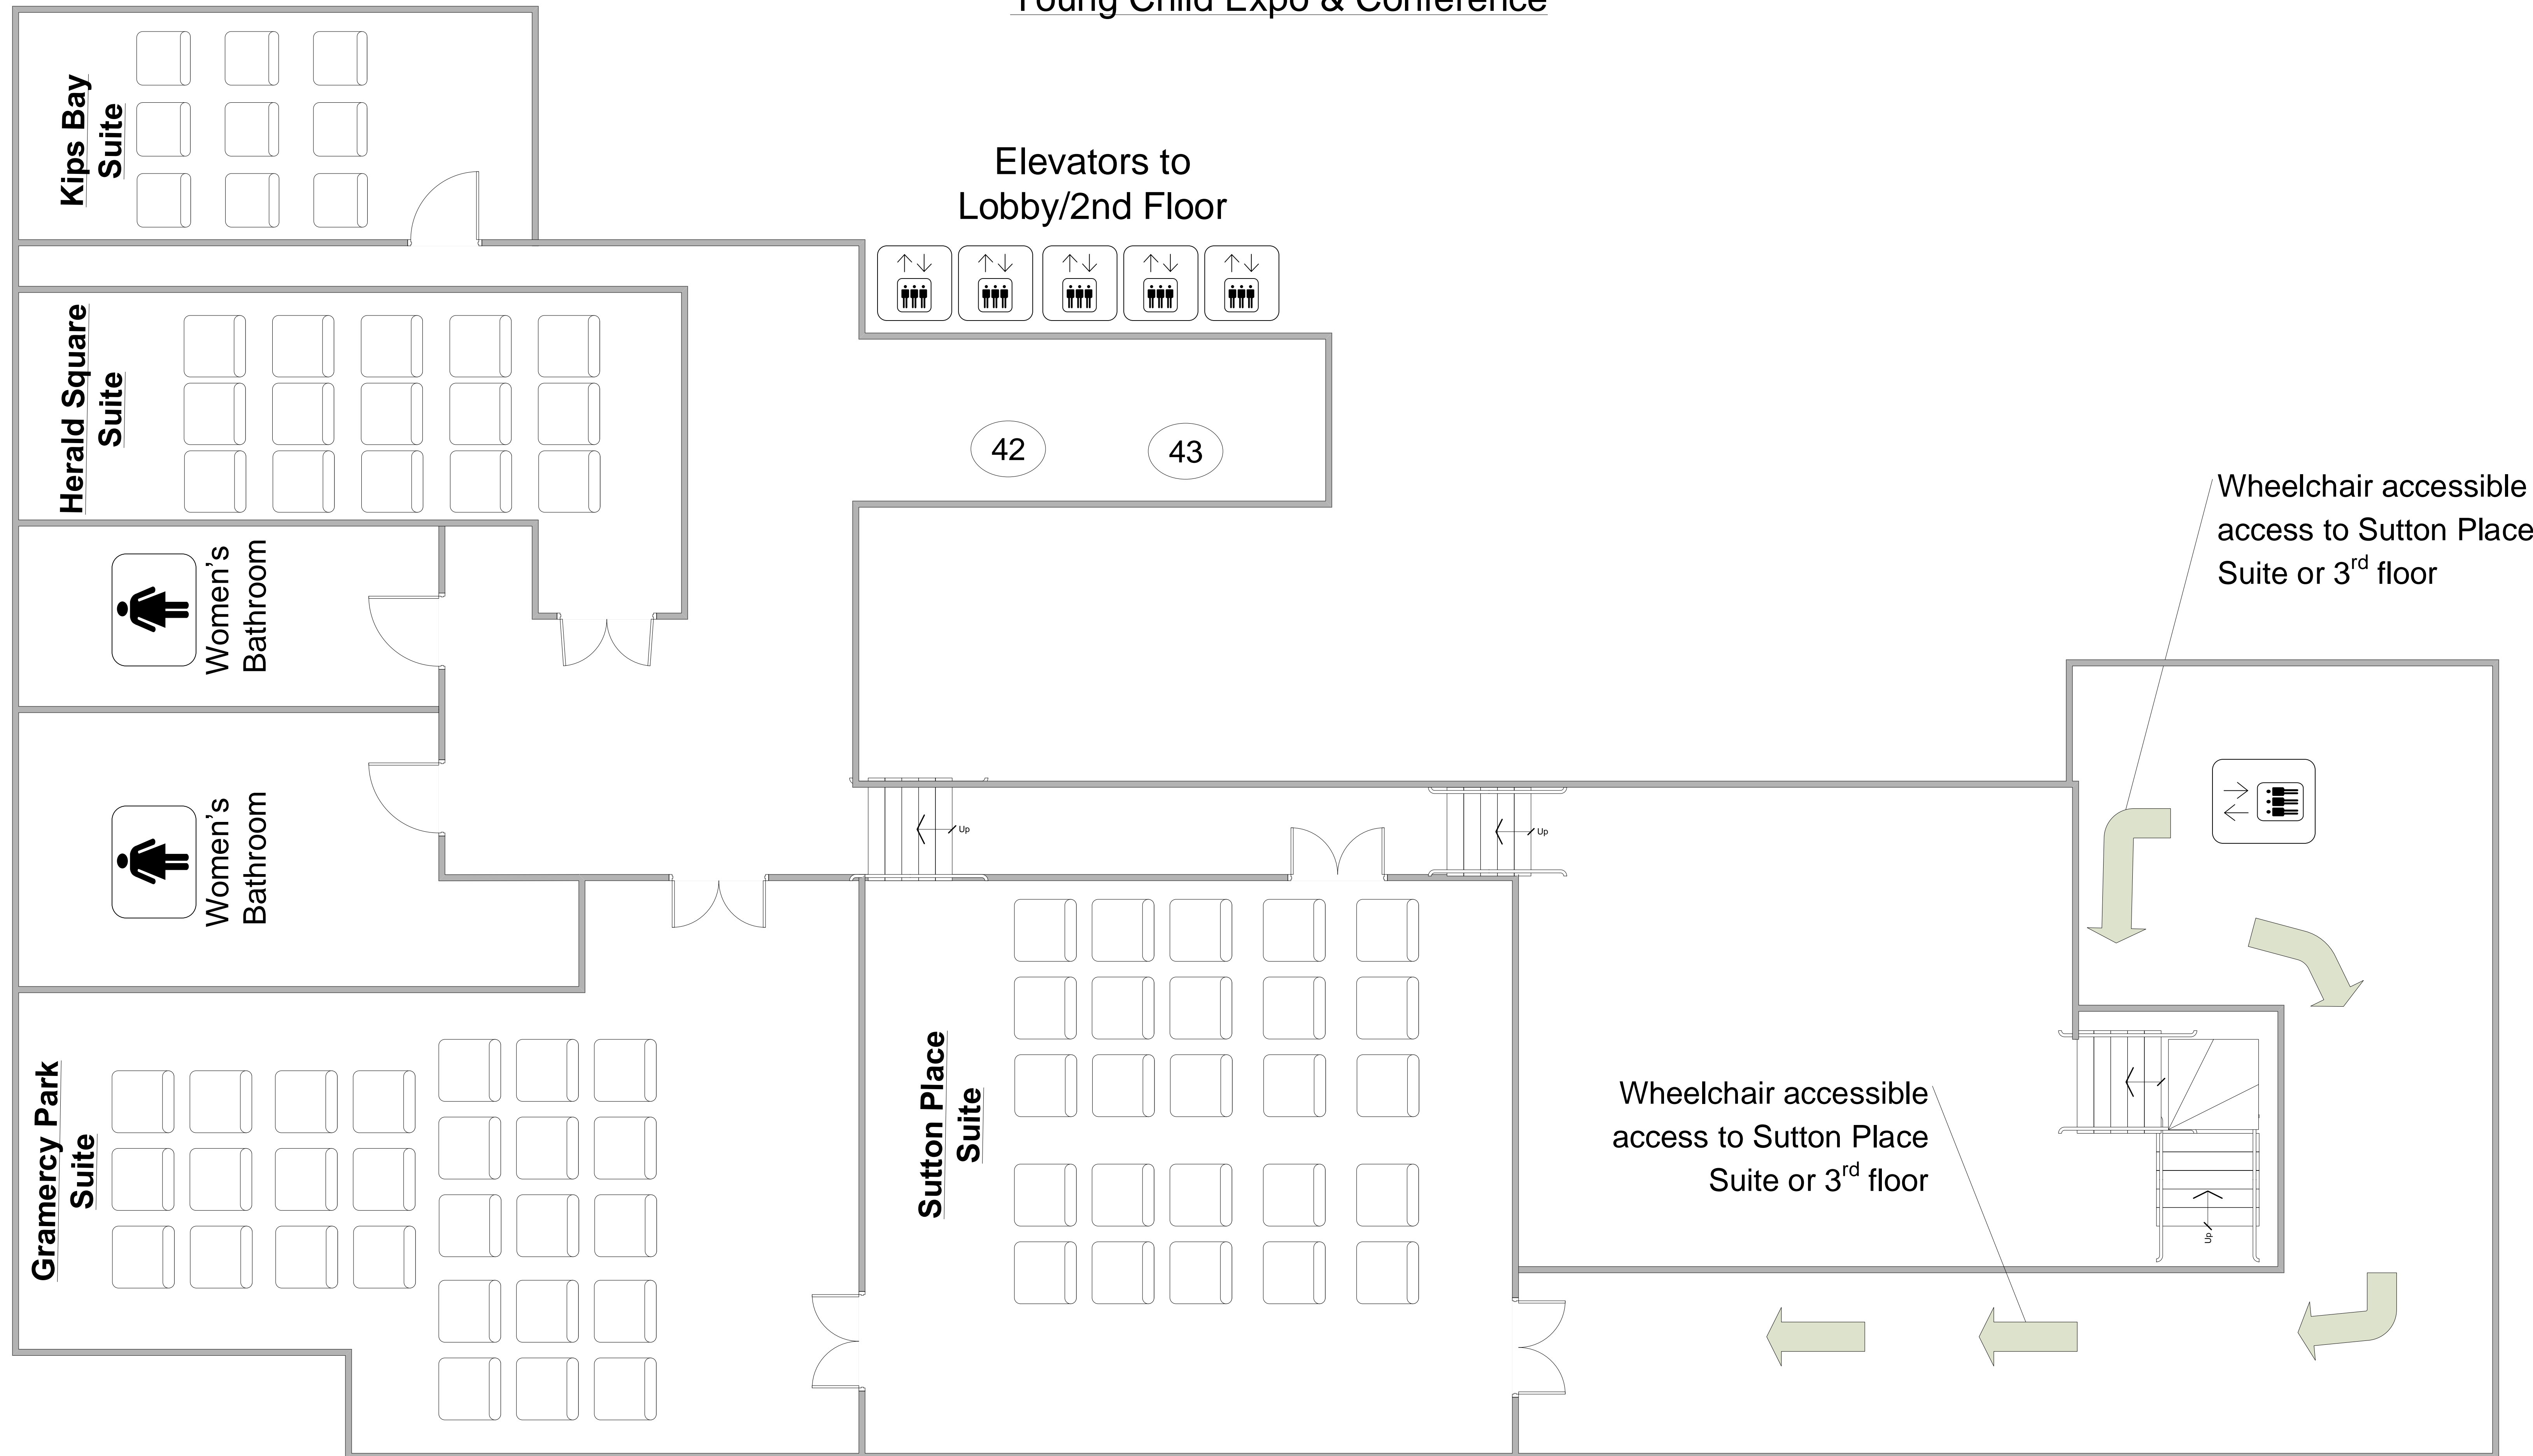

Wyndham New Yorker Hotel
 2nd floor
 Young Child Expo & Conference

Please note: To get to the men's bathroom, Go to the escalator that is next to the Wyndham New Yorker Hotel's check-in desk on the first floor. Take the escalator down 1 flight, the men's bathroom is right there.

* This floor plan is not drawn exactly to scale. It is approximate representation.

Wyndham New Yorker Hotel
3rd Floor
Young Child Expo & Conference

Please note: To get to the men's bathroom, Go to the escalator that is next to the New Yorker Hotel's check-in desk on the first floor. Take the escalator down 1 flight, the men's bathroom is right there.

* This floor plan is not drawn exactly to scale. It is approximate representation.