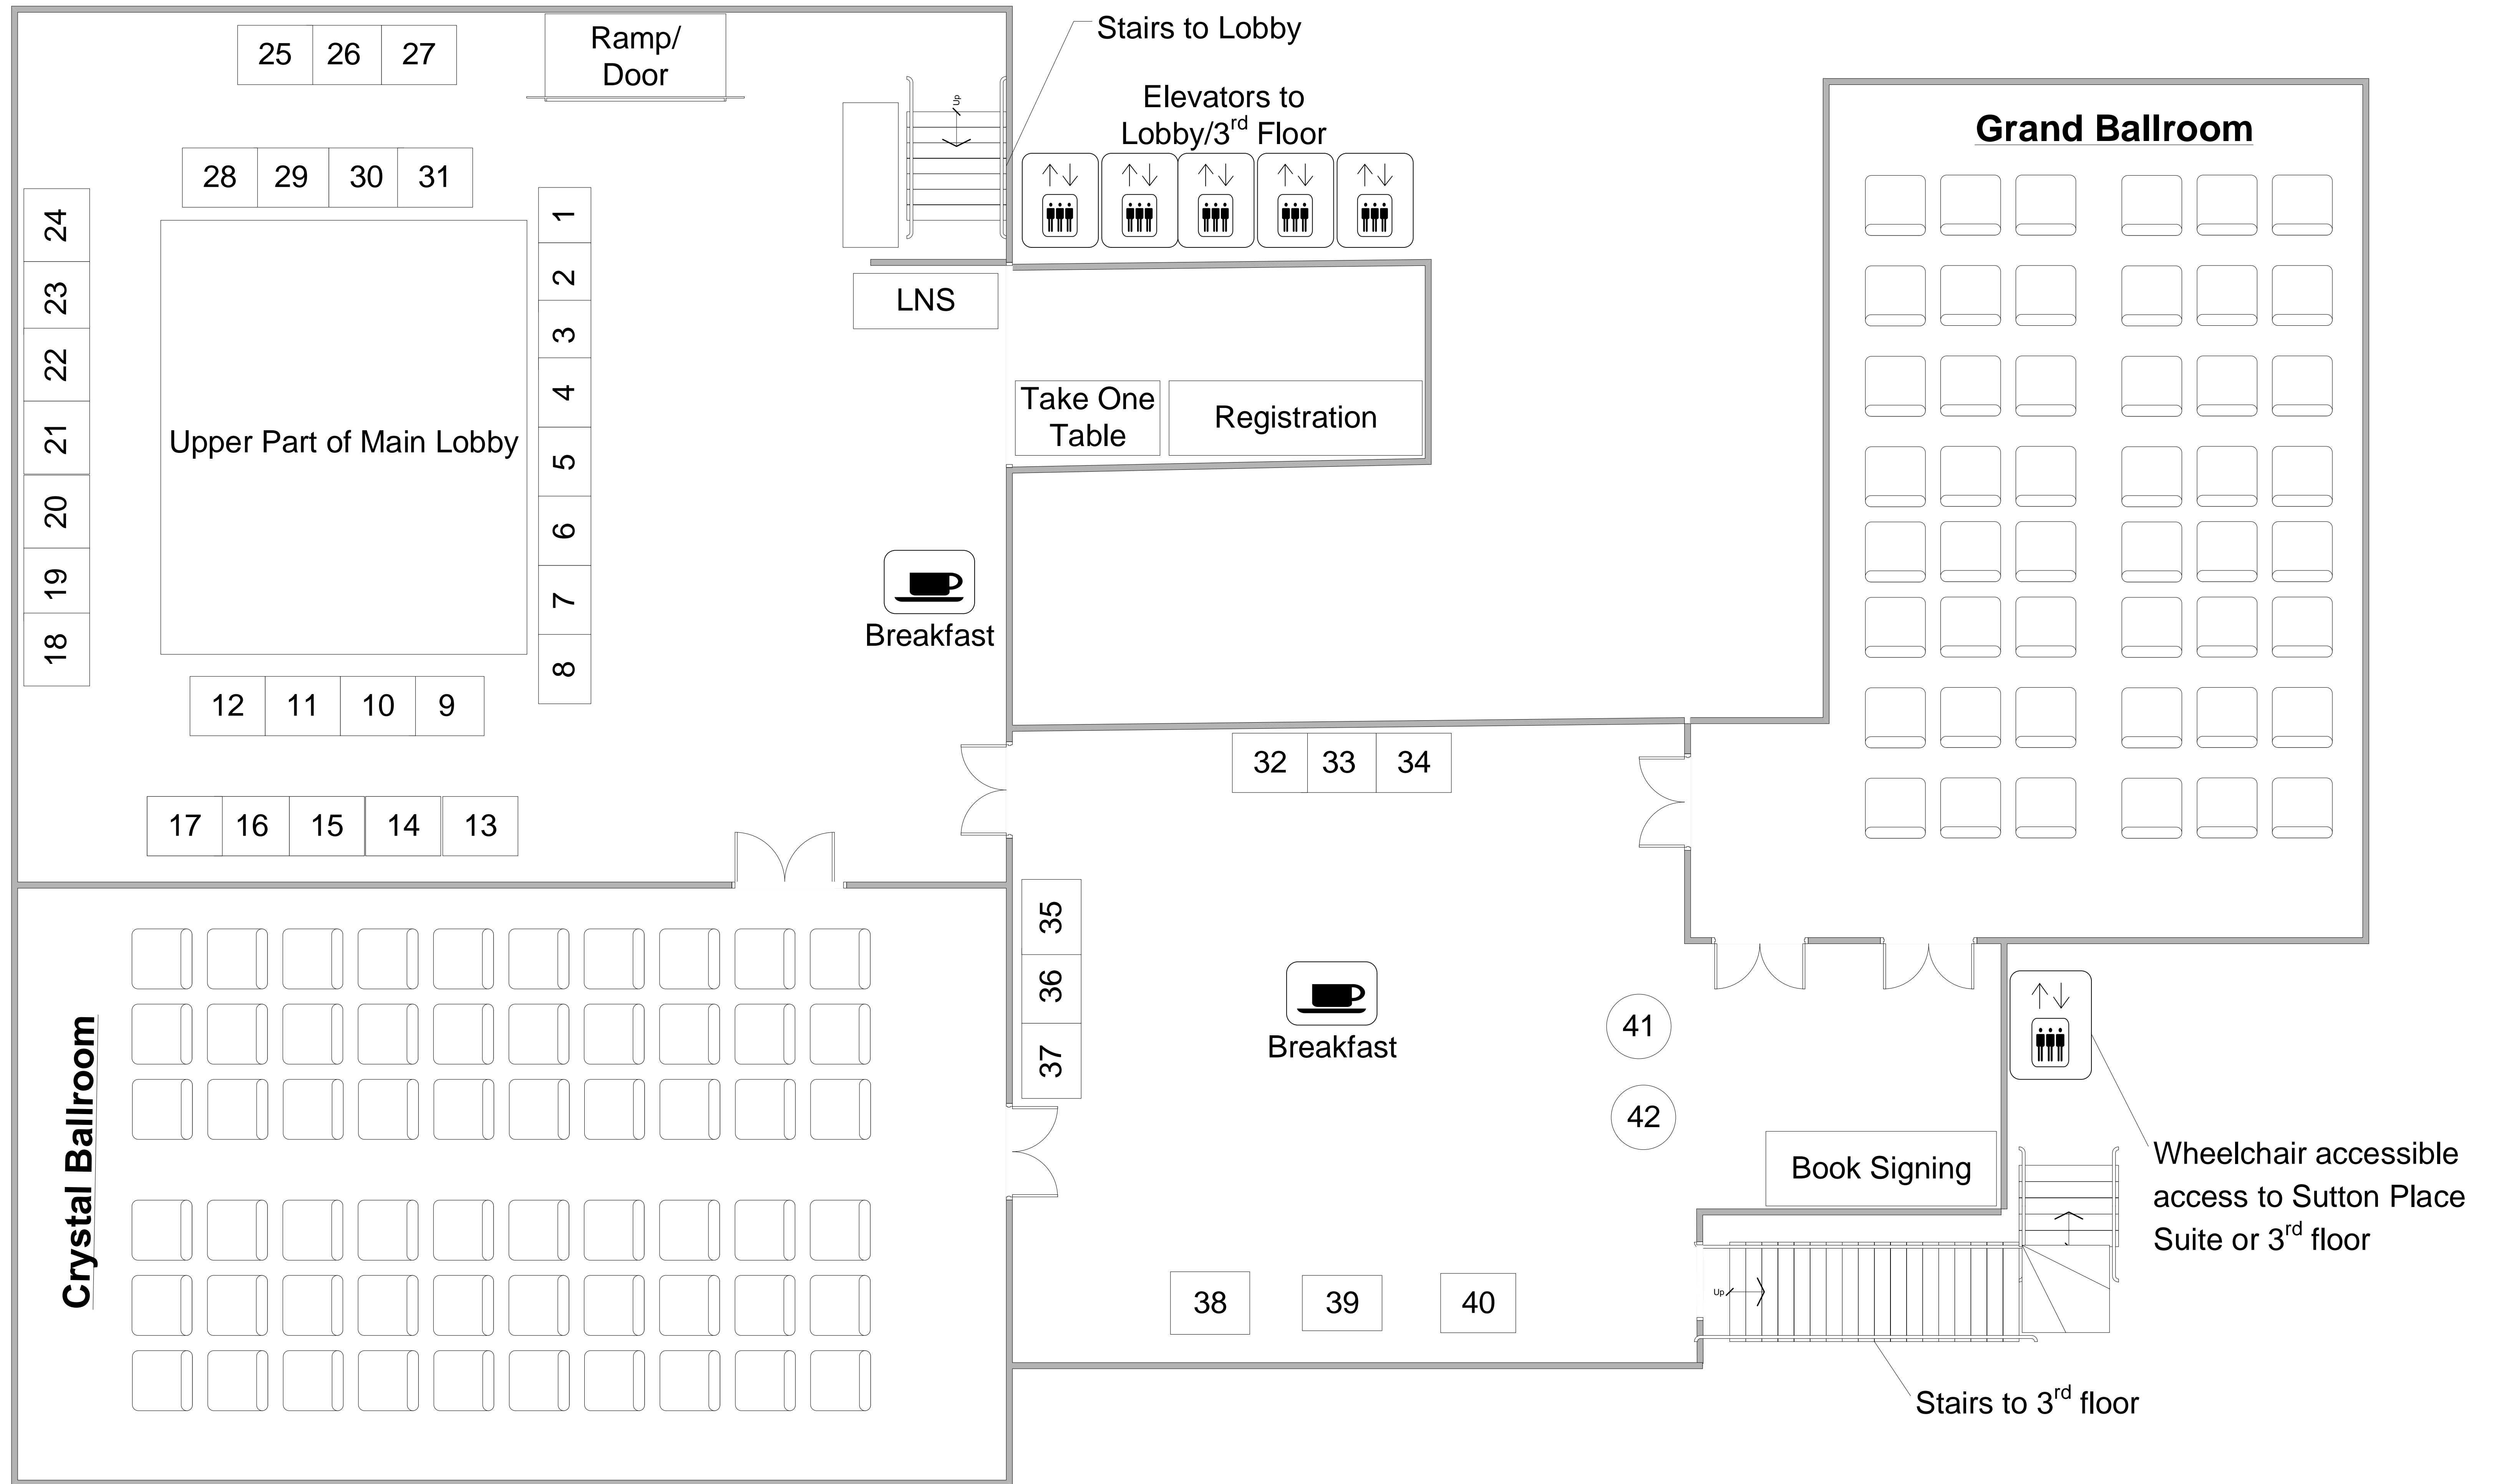

Wyndham New Yorker Hotel
 2nd floor
 Young Child Expo & Conference

Please note: To get to the men's bathroom, Go to the escalator that is next to the Wyndham New Yorker Hotel's check-in desk on the first floor. Take the escalator down 1 flight, the men's bathroom is right there.

* This floor plan is not drawn exactly to scale. It is approximate representation.

Wyndham New Yorker Hotel
3rd Floor
Young Child Expo & Conference

Please note: To get to the men's bathroom, Go to the escalator that is next to the New Yorker Hotel's check-in desk on the first floor. Take the escalator down 1 flight, the men's bathroom is right there.

* This floor plan is not drawn exactly to scale. It is approximate representation.