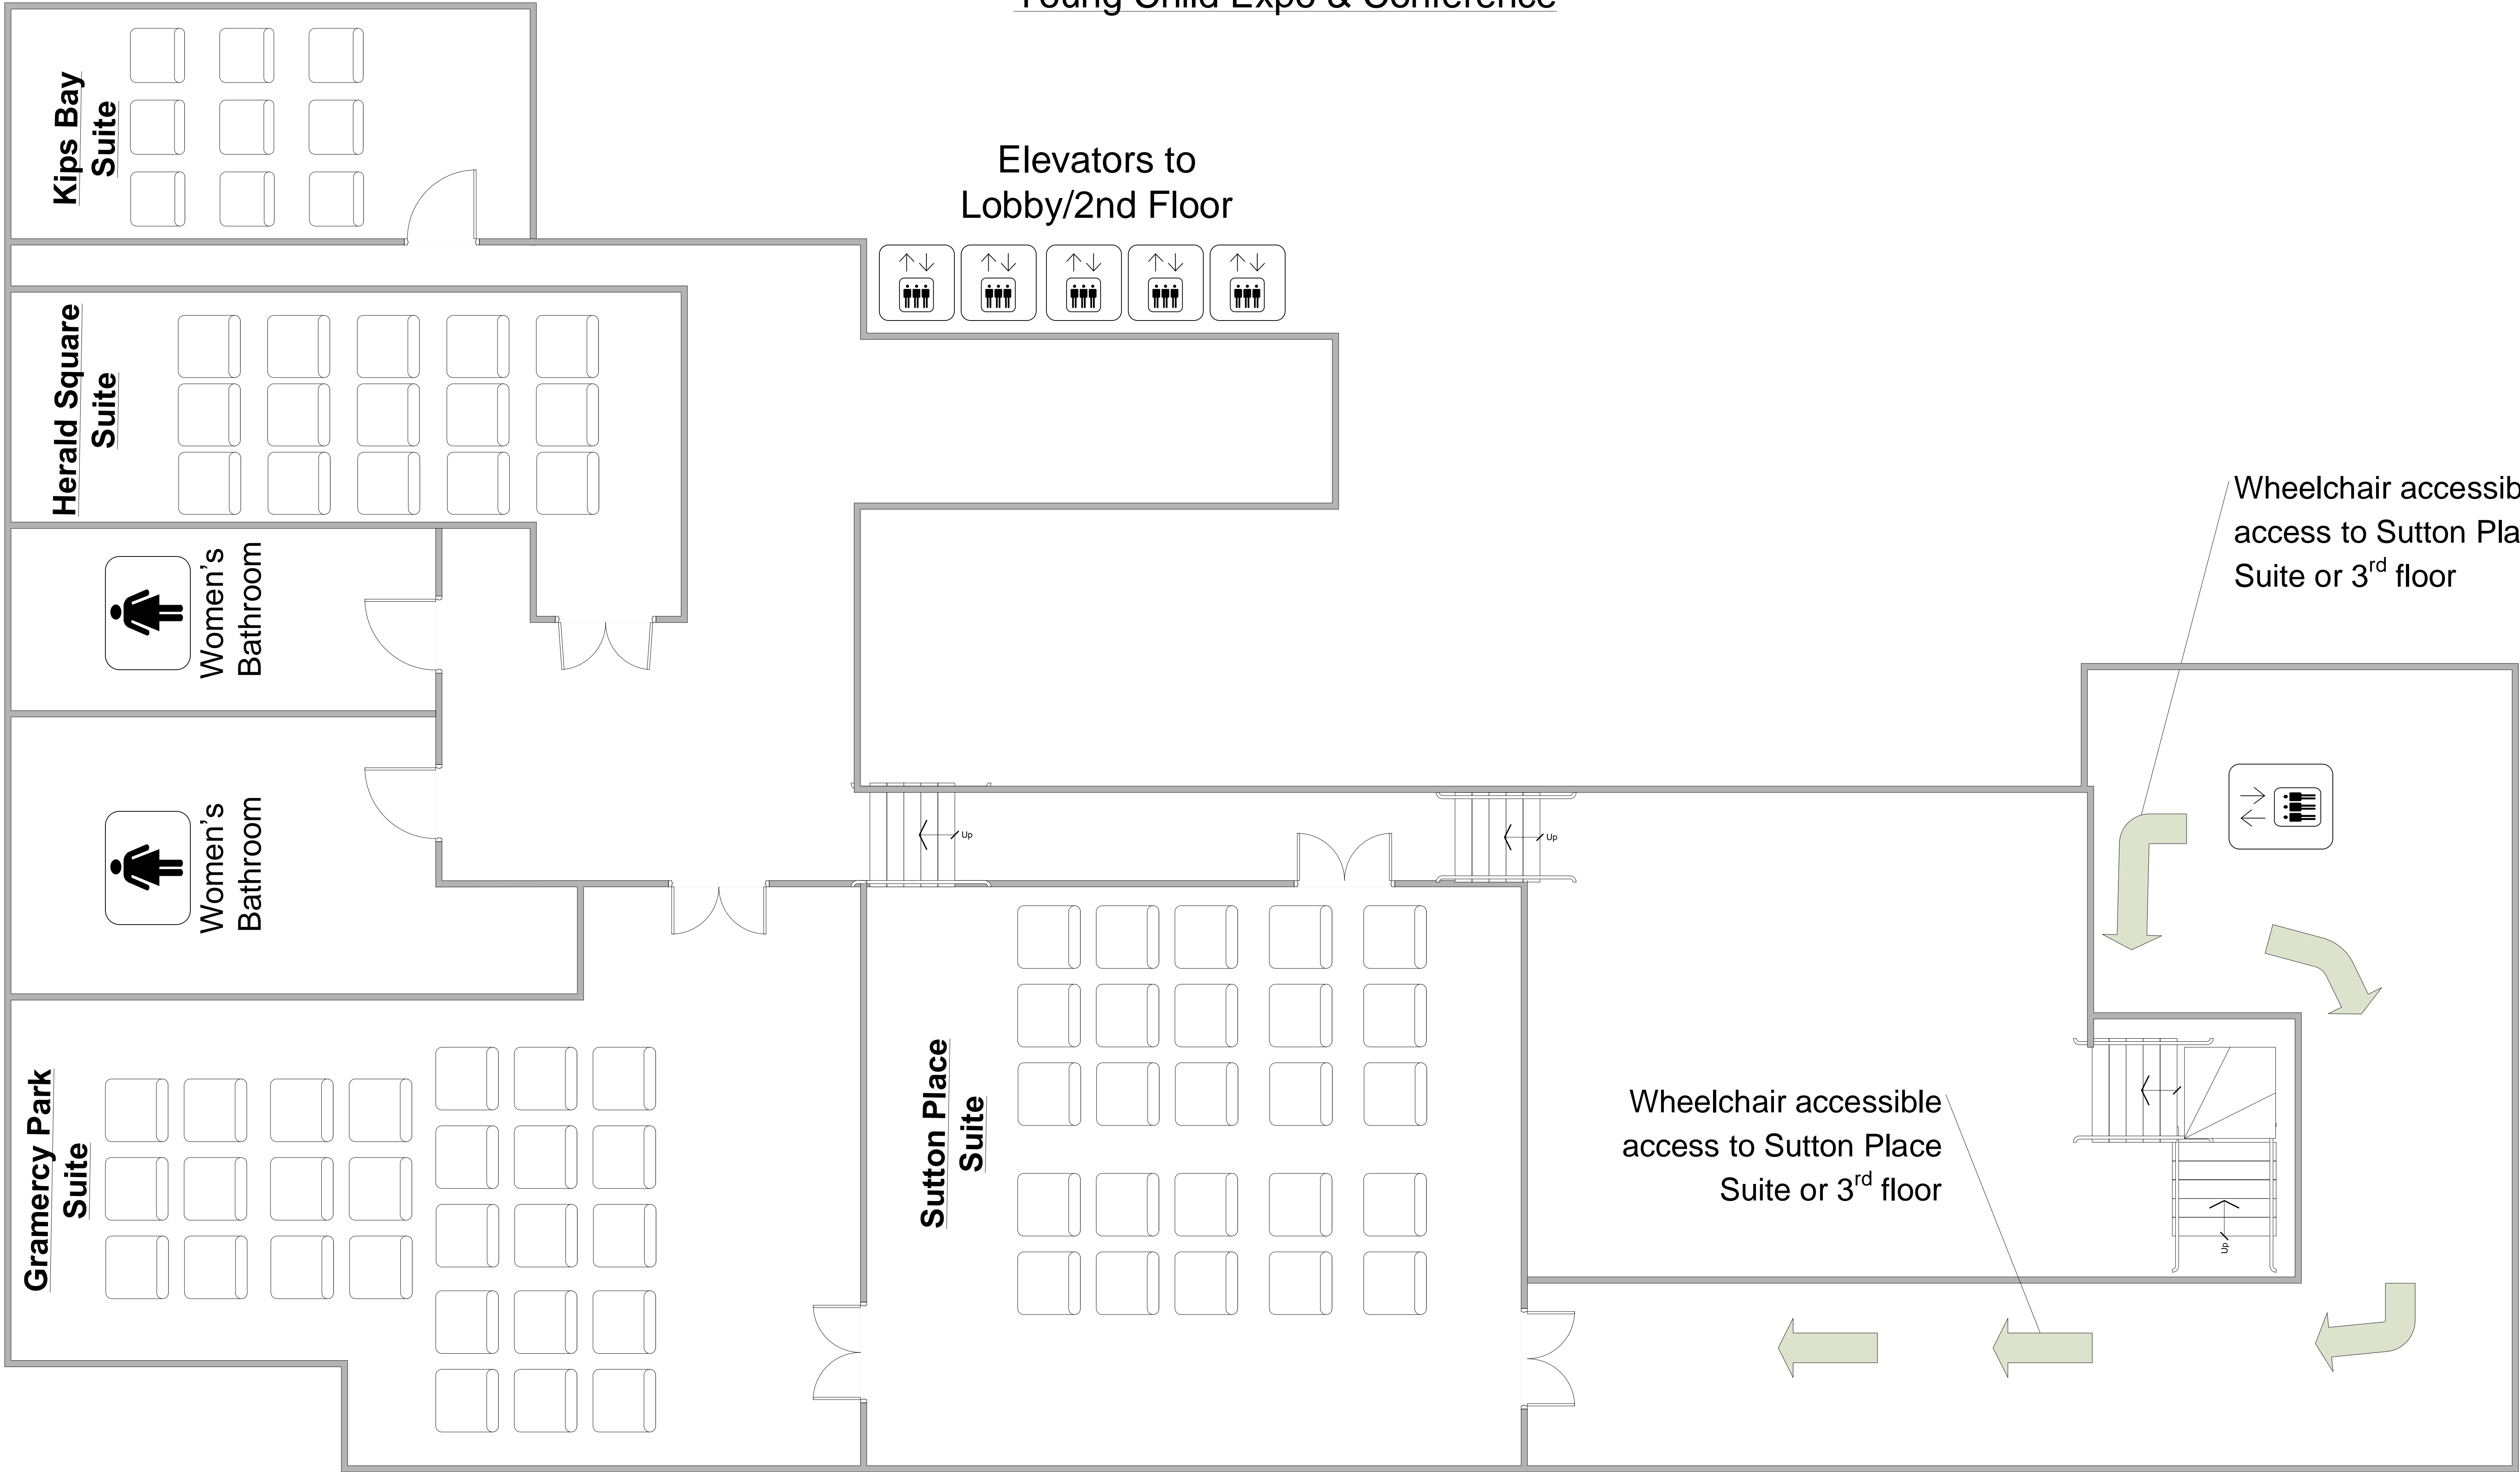

Wyndham New Yorker Hotel
 2nd floor
 Young Child Expo & Conference

Please note: To get to the men's bathroom, Go to the escalator that is next to the Wyndham New Yorker Hotel's check-in desk on the first floor. Take the escalator down 1 flight, the men's bathroom is right there.

* This floor plan is not drawn exactly to scale. It is approximate representation.

Wyndham New Yorker Hotel
3rd Floor
Young Child Expo & Conference

Wheelchair accessible access to Sutton Place Suite or 3rd floor

Wheelchair accessible access to Sutton Place Suite or 3rd floor

Please note: To get to the men's bathroom, Go to the escalator that is next to the New Yorker Hotel's check-in desk on the first floor. Take the escalator down 1 flight, the men's bathroom is right there.

* This floor plan is not drawn exactly to scale. It is approximate representation.