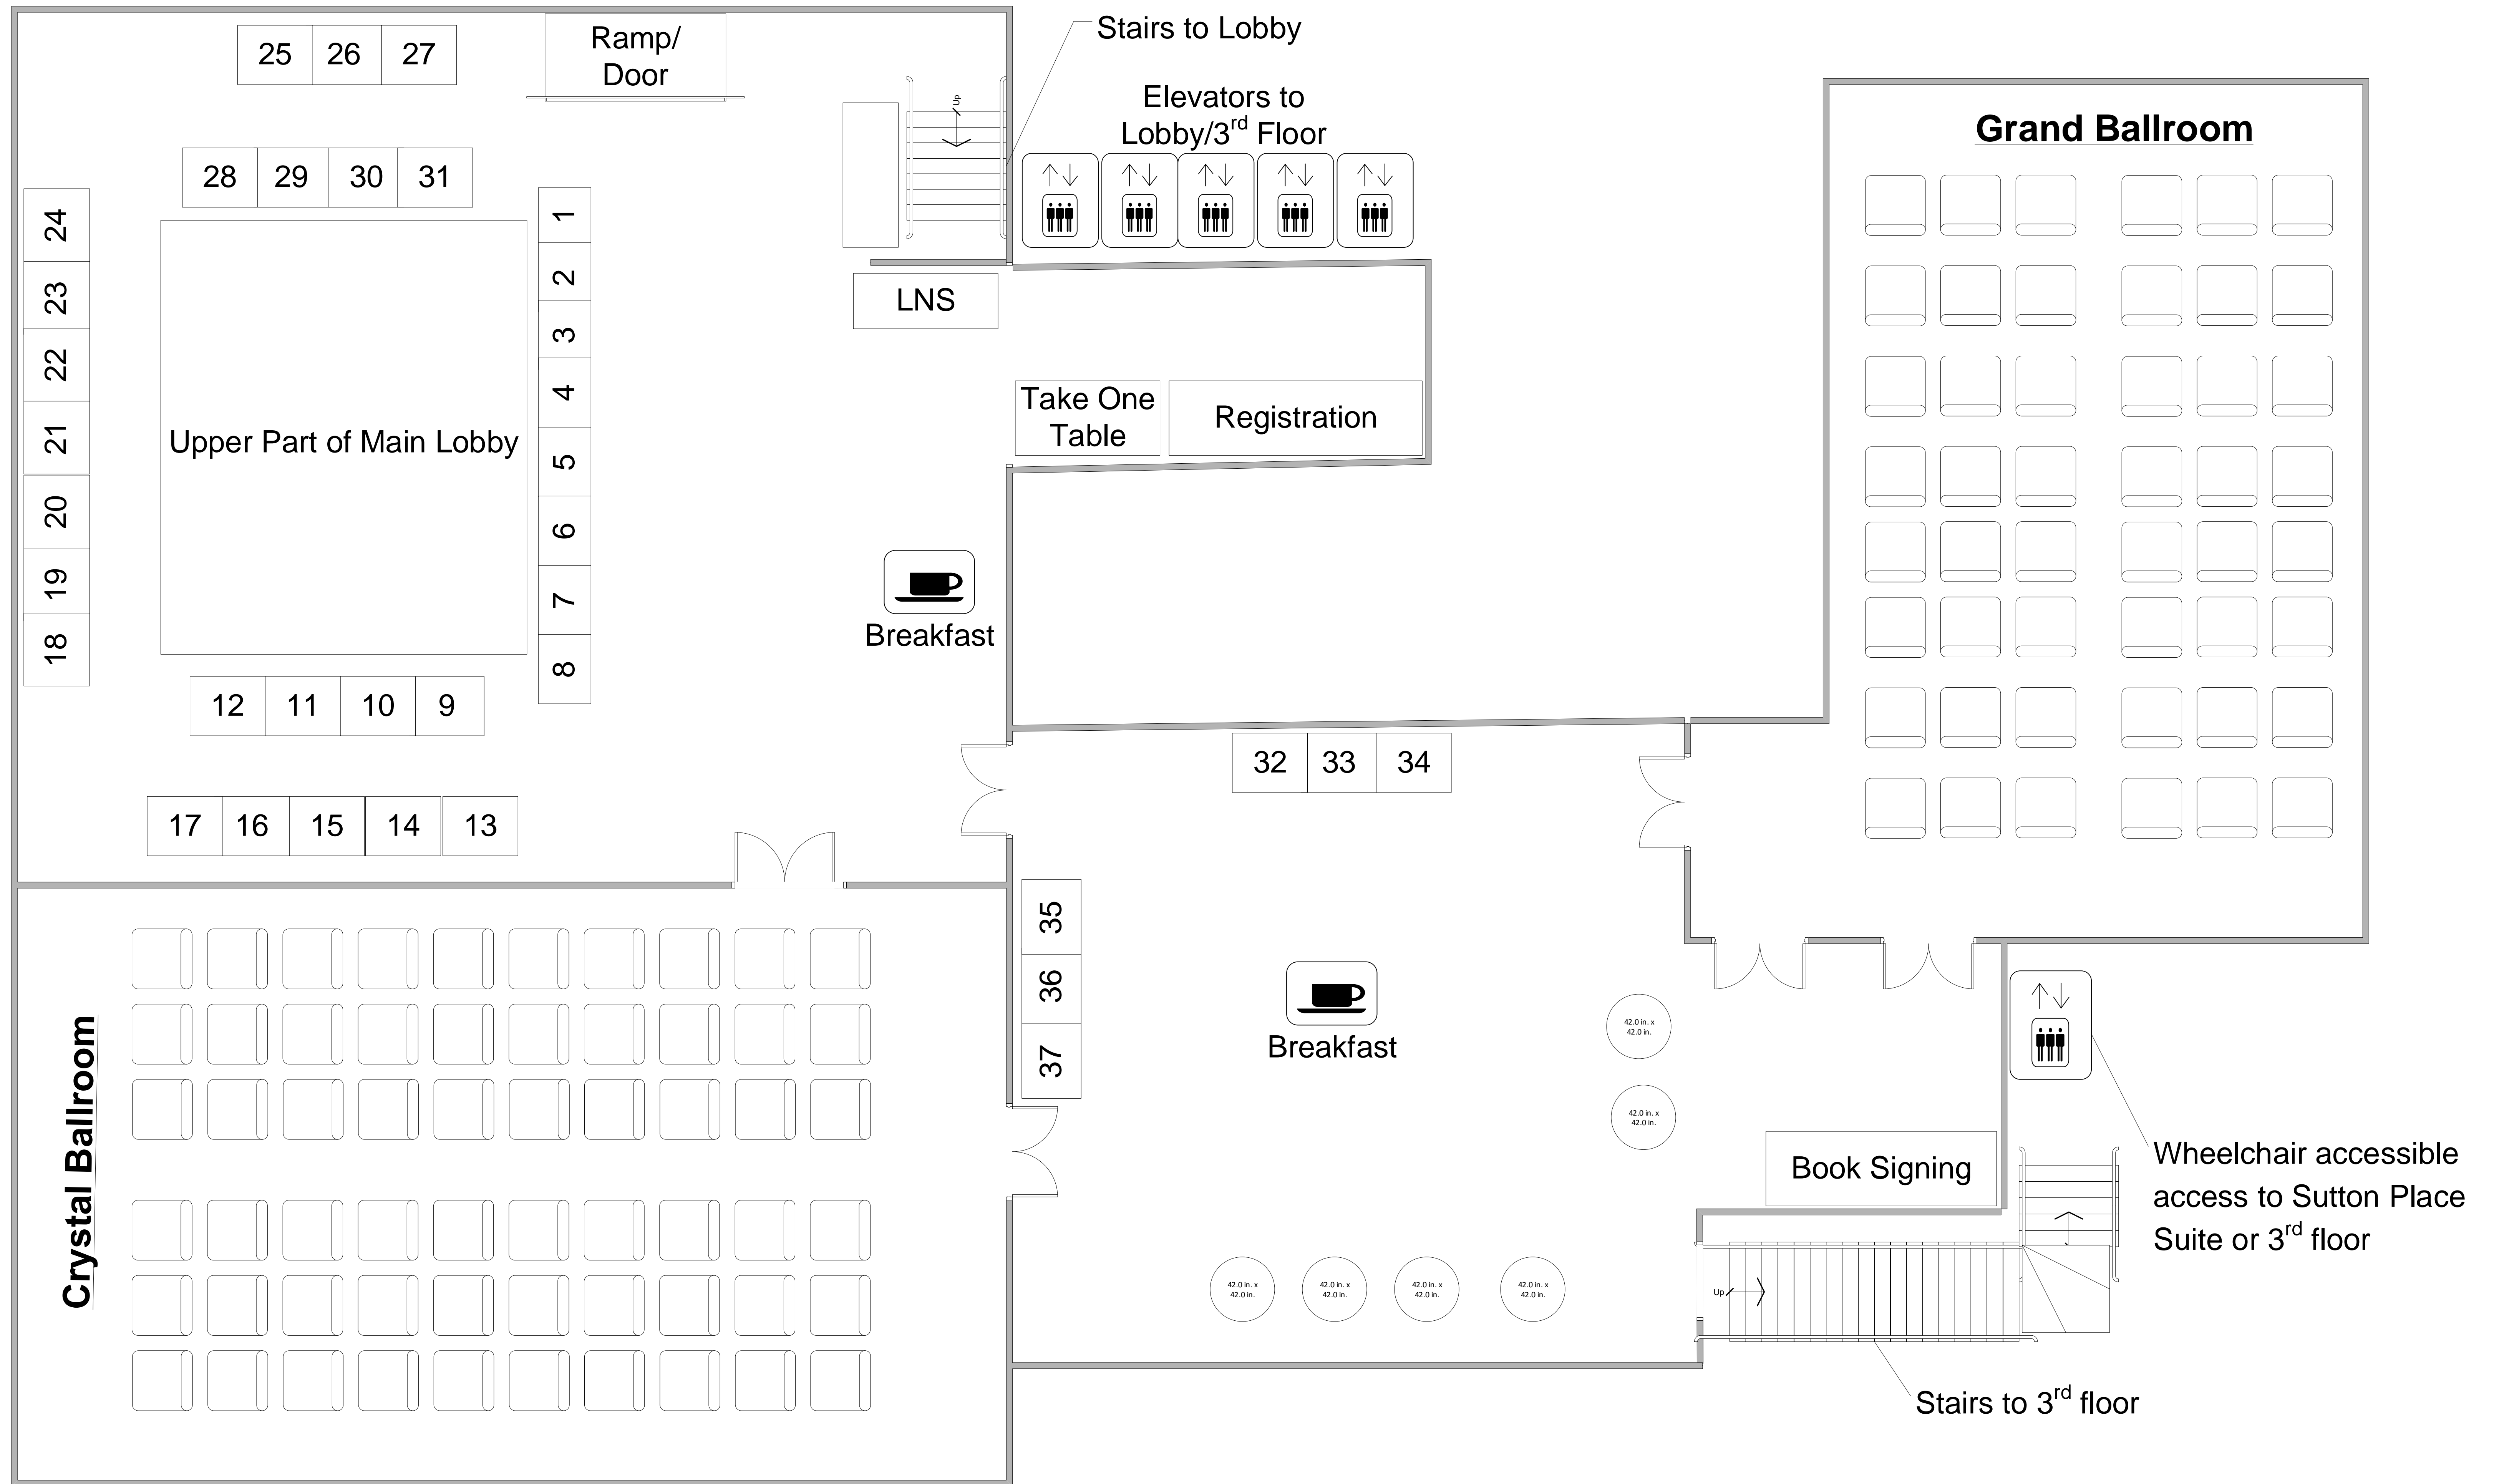

Wyndham New Yorker Hotel
 2nd floor
 Young Child Expo & Conference

Please note: To get to the men's bathroom, Go to the escalator that is next to the Wyndham New Yorker Hotel's check-in desk on the first floor. Take the escalator down 1 flight, the men's bathroom is right there.

* This floor plan is not drawn exactly to scale. It is approximate representation.

Wyndham New Yorker Hotel
3rd Floor
Young Child Expo & Conference

Wheelchair accessible access to Sutton Place Suite or 3rd floor

Wheelchair accessible access to Sutton Place Suite or 3rd floor

Please note: To get to the men's bathroom, Go to the escalator that is next to the New Yorker Hotel's check-in desk on the first floor. Take the escalator down 1 flight, the men's bathroom is right there.

* This floor plan is not drawn exactly to scale. It is approximate representation.