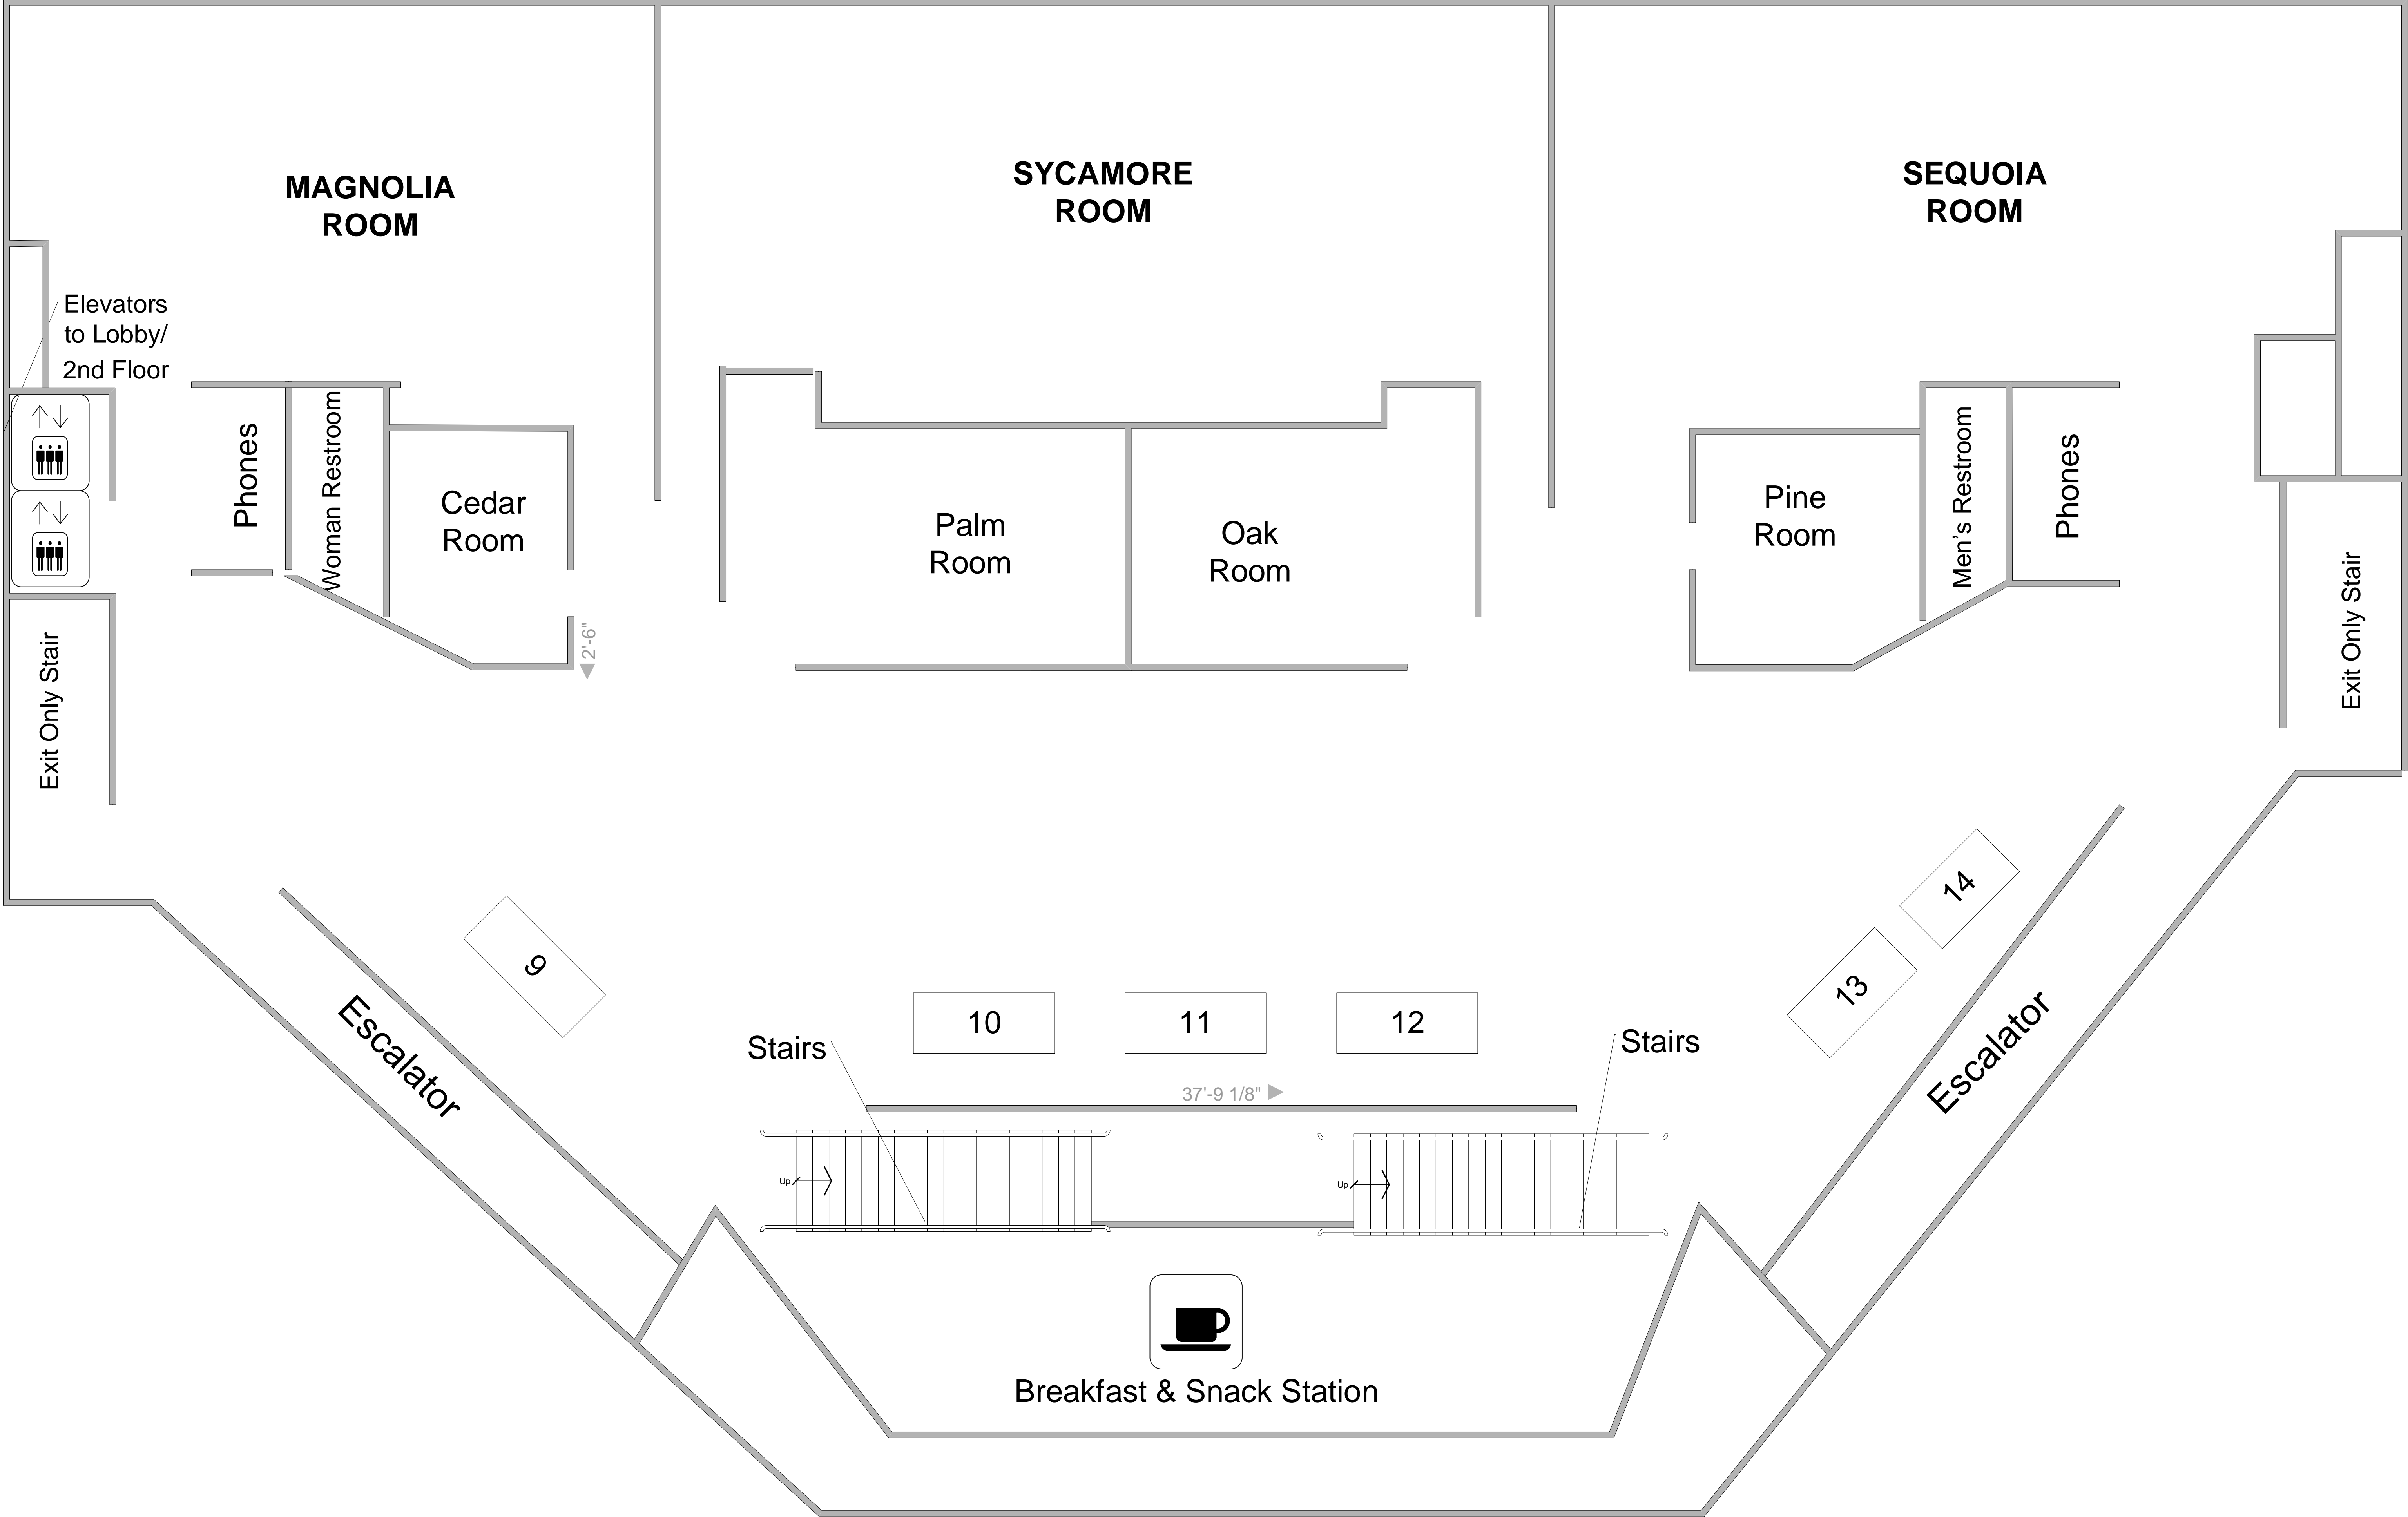

Good Samaritan Hospital - Moseley Salvatori Conference Center  
1st floor – Auditorium Level  
LA-Young Child Expo & Conference Workshop Series

**AUDITORIUM**

**STAGE**

Please note:

\* This floor plan is not drawn exactly to scale. It is approximate representation.

Good Samaritan Hospital - Moseley Salvatori Conference Center  
2nd floor – Conference Level  
LA-Young Child Expo & Conference Workshop Series

Please note:  
\* This floor plan is not drawn exactly to scale. It is approximate representation.