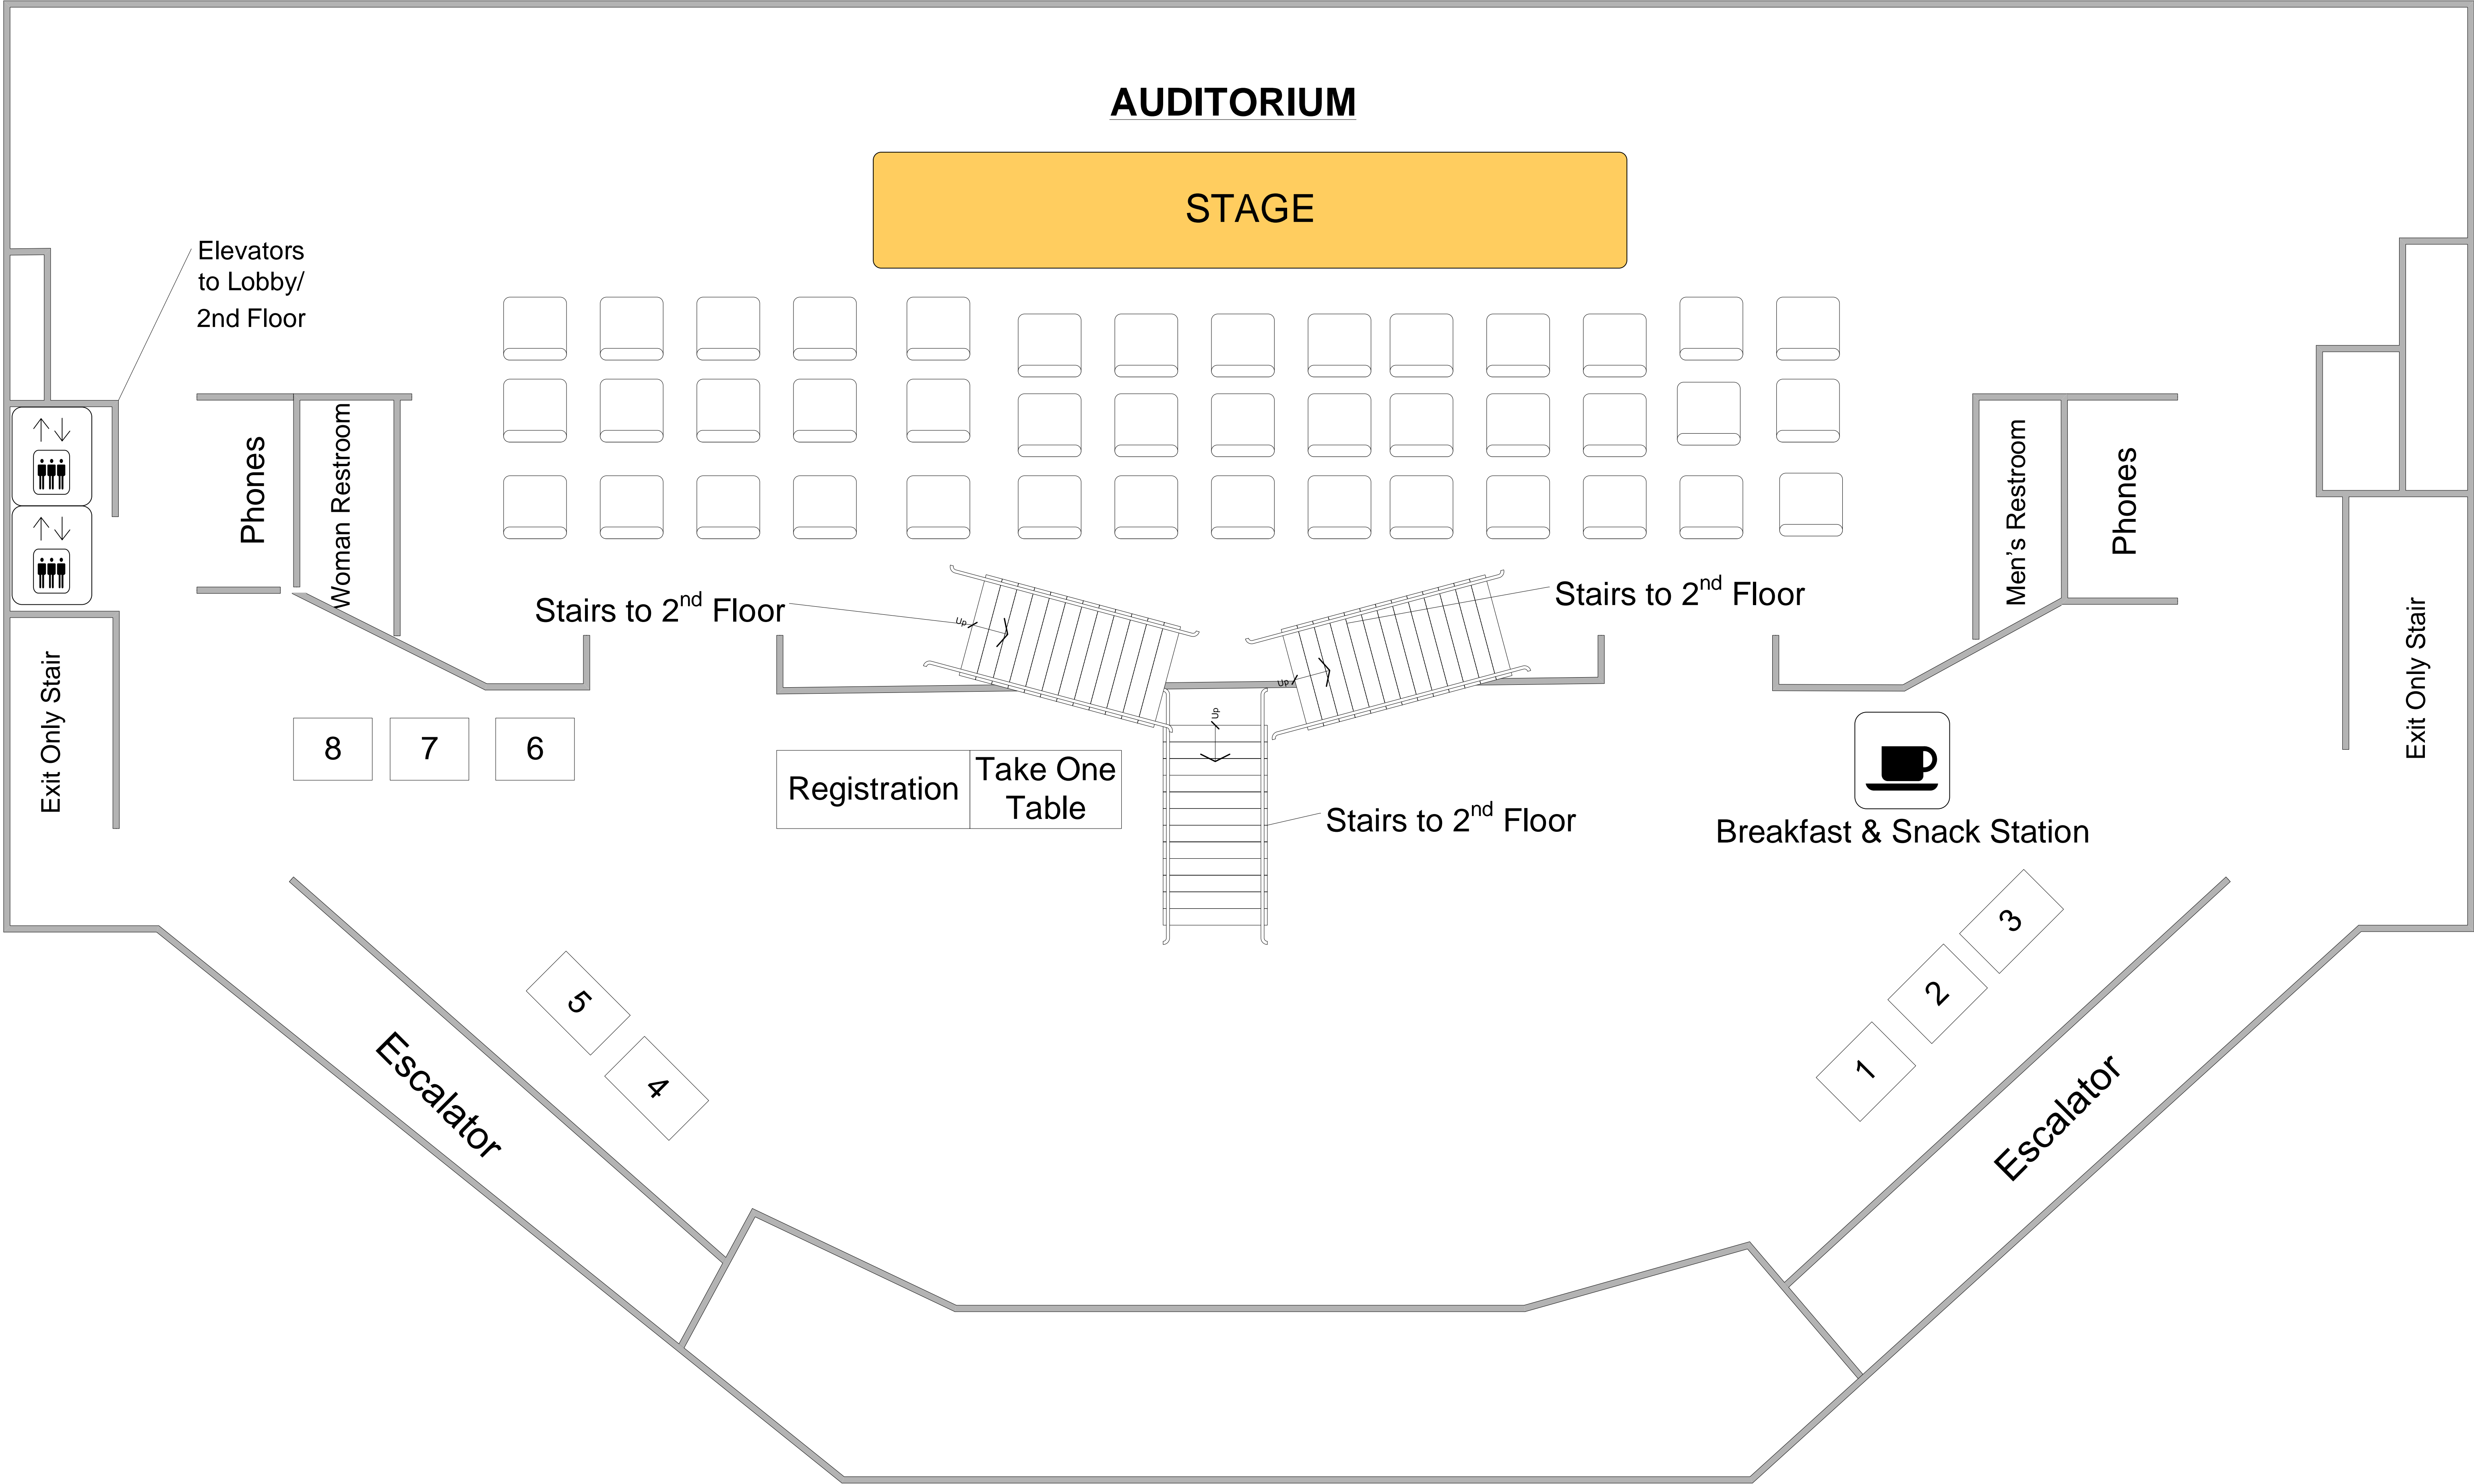

Good Samaritan Hospital - Moseley Salvatori Conference Center  
1st floor – Auditorium Level  
LA-Young Child Expo & Conference Workshop Series

**AUDITORIUM**

**STAGE**

Please note:

\* This floor plan is not drawn exactly to scale. It is approximate representation.

Good Samaritan Hospital - Moseley Salvatori Conference Center  
2nd floor – Conference Level  
LA-Young Child Expo & Conference Workshop Series

Please note:  
\* This floor plan is not drawn exactly to scale. It is approximate representation.